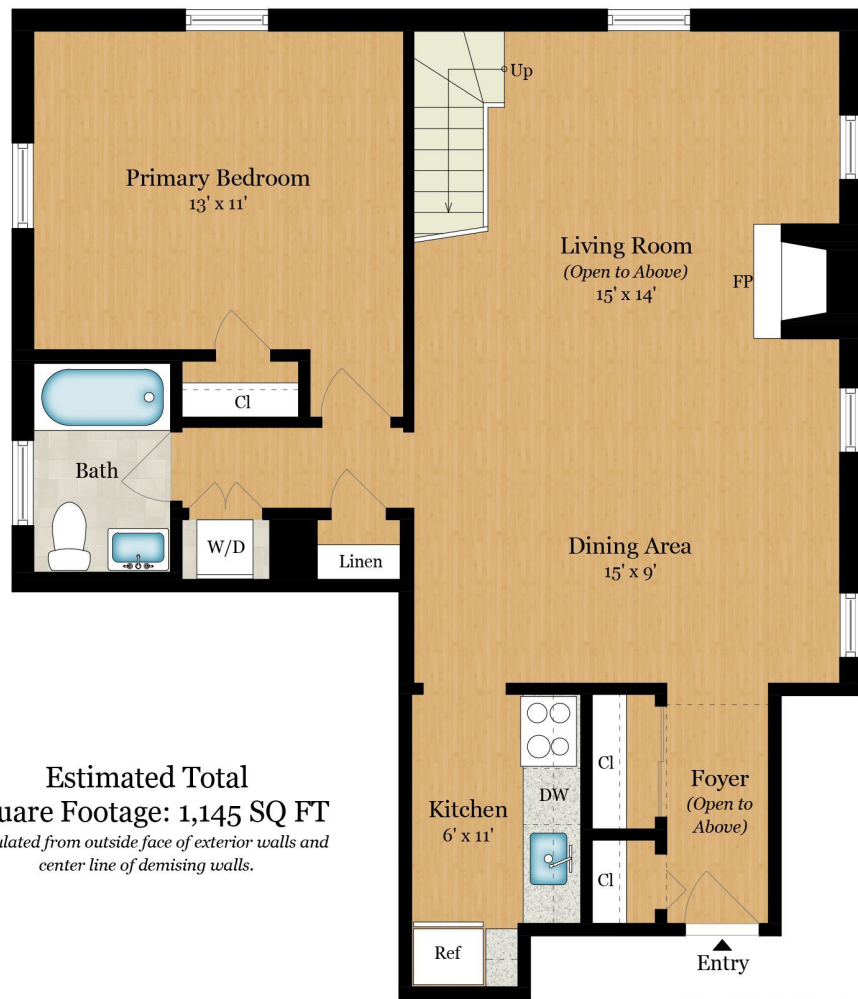

# 2224 WASHINGTON AVENUE | UNIT W204

SILVER SPRING, MD 20910

**MAIN LEVEL**  
805 SQ FT

**UPPER LEVEL**  
340 SQ FT

**Estimated Total Square Footage: 1,145 SQ FT**  
*Calculated from outside face of exterior walls and center line of demising walls.*

Rendering by Floor Plan Visuals.  
All measurements are approximate. While deemed reliable, no information on these floor plans should be relied upon without independent verification.