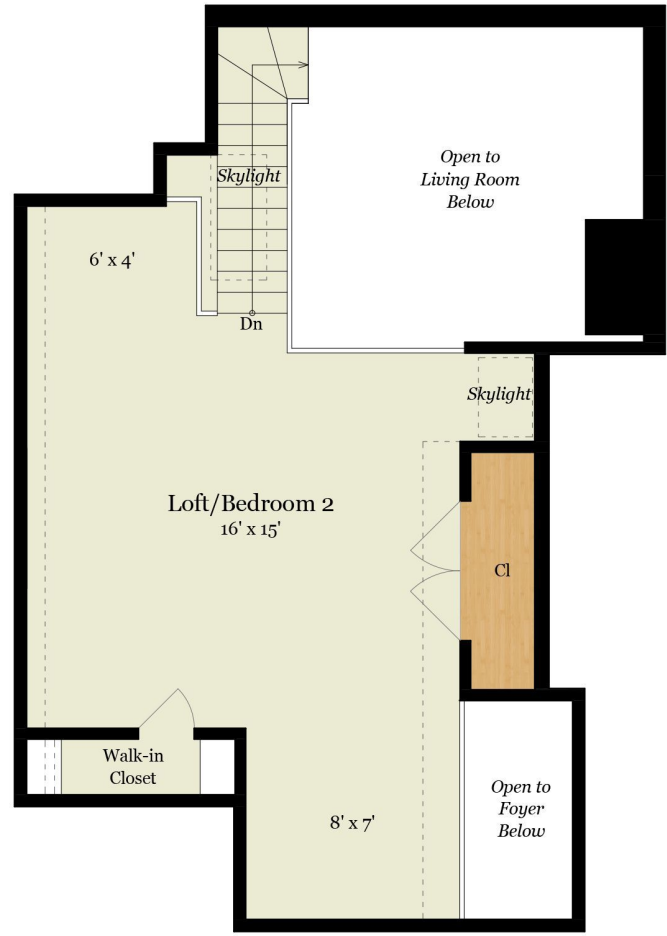

# 2224 WASHINGTON AVENUE | UNIT W204

SILVER SPRING, MD 20910

**MAIN LEVEL**  
805 SQ FT

**UPPER LEVEL**  
340 SQ FT

**Estimated Total Square Footage: 1,145 SQ FT**  
*Calculated from outside face of exterior walls and center line of demising walls.*

Rendering by Floor Plan Visuals.  
All measurements are approximate. While deemed reliable, no information on these floor plans should be relied upon without independent verification.